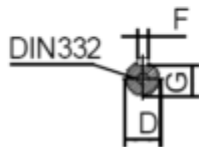

# Data Sheet

Article number: 250313200426

Description: Kleedrive T3C 315M-4 132.0KW 1400 rpm  
3x400/690V 50HZ IP55 B34 Eff=95,6%

## Measures

A = 457	F = 22	P =
AA = 628	G = 71	R =
AC = Ø680	H = 315	S = -
AD = 825	HD = 510	T =
B = 508	K = Ø28	TBH = 350
C = 216	L = 1385	TBS = 200
D = Ø80	M =	TBW = 290
E = 170	N =	